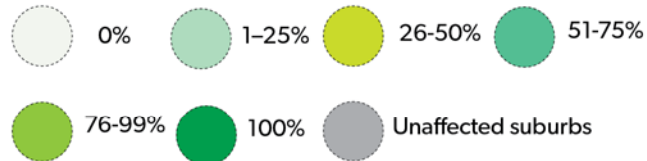

ACT
Government

Asbestos Response Taskforce

Demolition Progress Map

as at 31 December 2017

Affected Houses	1023
Impacted Houses	15
Scheduled for Demolition	32
Total Demolitions	916
ACT Government Demolitions	894
Assisted Private Demolitions	12
Self Funded Demolitions	10

Properties purchased	948
Properties under contract with the demolition contractor	925
Properties deregistered	877

Percentage Complete